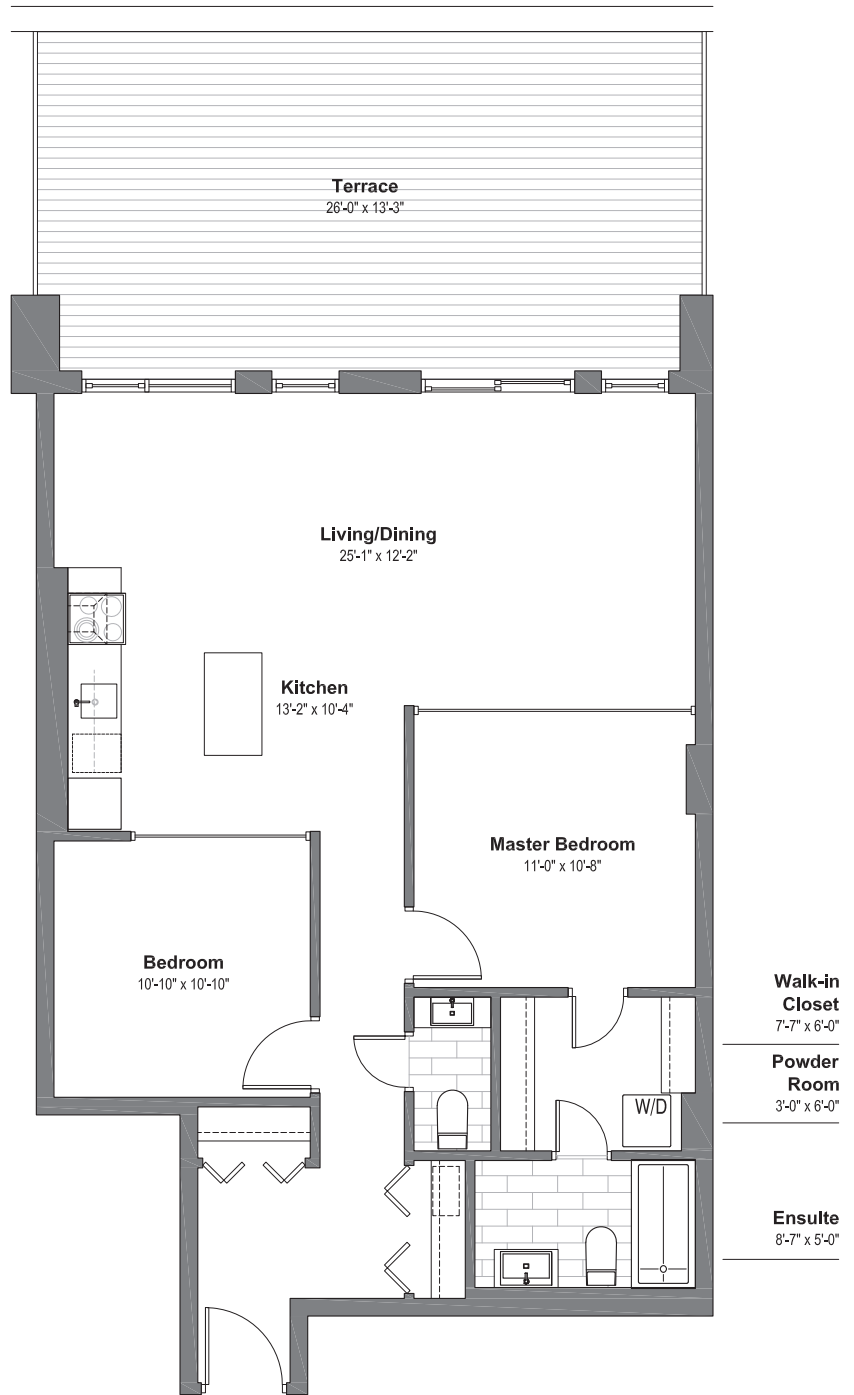

WELLINGTON WEST
LOFTS

Suite 203

2 Bedroom
1.5 Bathroom

935 sf Living Space
372 sf Terrace Space

wellingtonwestlofts.com | 613.233.4210

Dimensions, specifications, layouts (including tile patterns), window sizes, mullions and materials are approximate only, may vary and are subject to change. Floor area measured in accordance with Taron bulletin #2. Actual living areas will vary from area stated. E.& O.E. Furniture shown for demonstrative purposes only & is not included in purchase price.