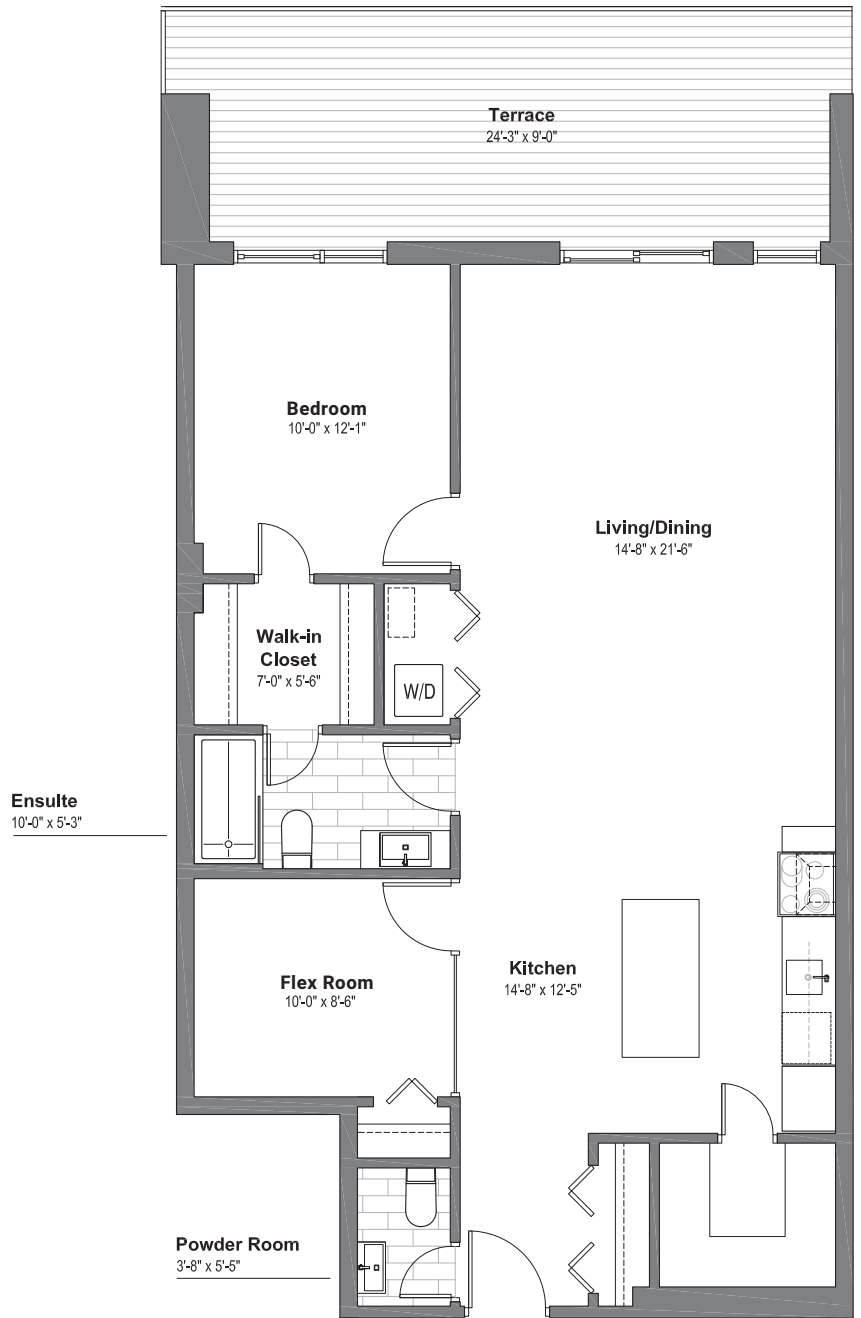

WELLINGTON WEST
LOFTS

Suite 503

1 Bedroom + Flex Room
1.5 Bathroom

1031 sf Living Space
243 sf Terrace Space

wellingtonwestlofts.com | 613.233.4210

Dimensions, specifications, layouts (including tile patterns), window sizes, mullions and materials are approximate only, may vary and are subject to change. Floor area measured in accordance with Tarion bulletin #2. Actual living areas will vary from area stated. E.& O.E. Furniture shown for demonstrative purposes only & is not included in purchase price.