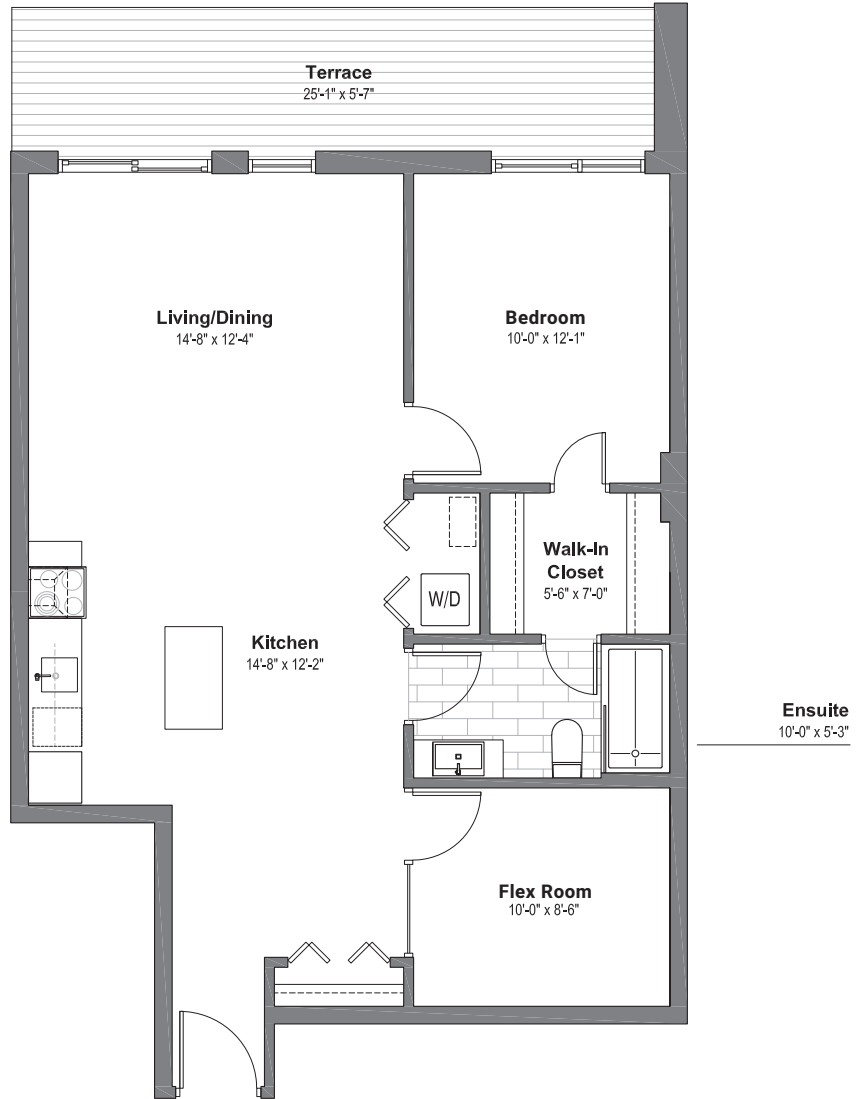

WELLINGTON WEST
LOFTS

Suite 602

1 Bedroom + Flex Room
1 Bathroom

862 sf Living Space

151 sf Terrace Space

wellingtonwestlofts.com | 613.233.4210

Dimensions, specifications, layouts (including tile patterns), window sizes, mullions and materials are approximate only, may vary and are subject to change. Floor area measured in accordance with Taron bulletin #2. Actual living areas will vary from area stated. E. & O.E. Furniture shown for demonstrative purposes only & is not included in purchase price.