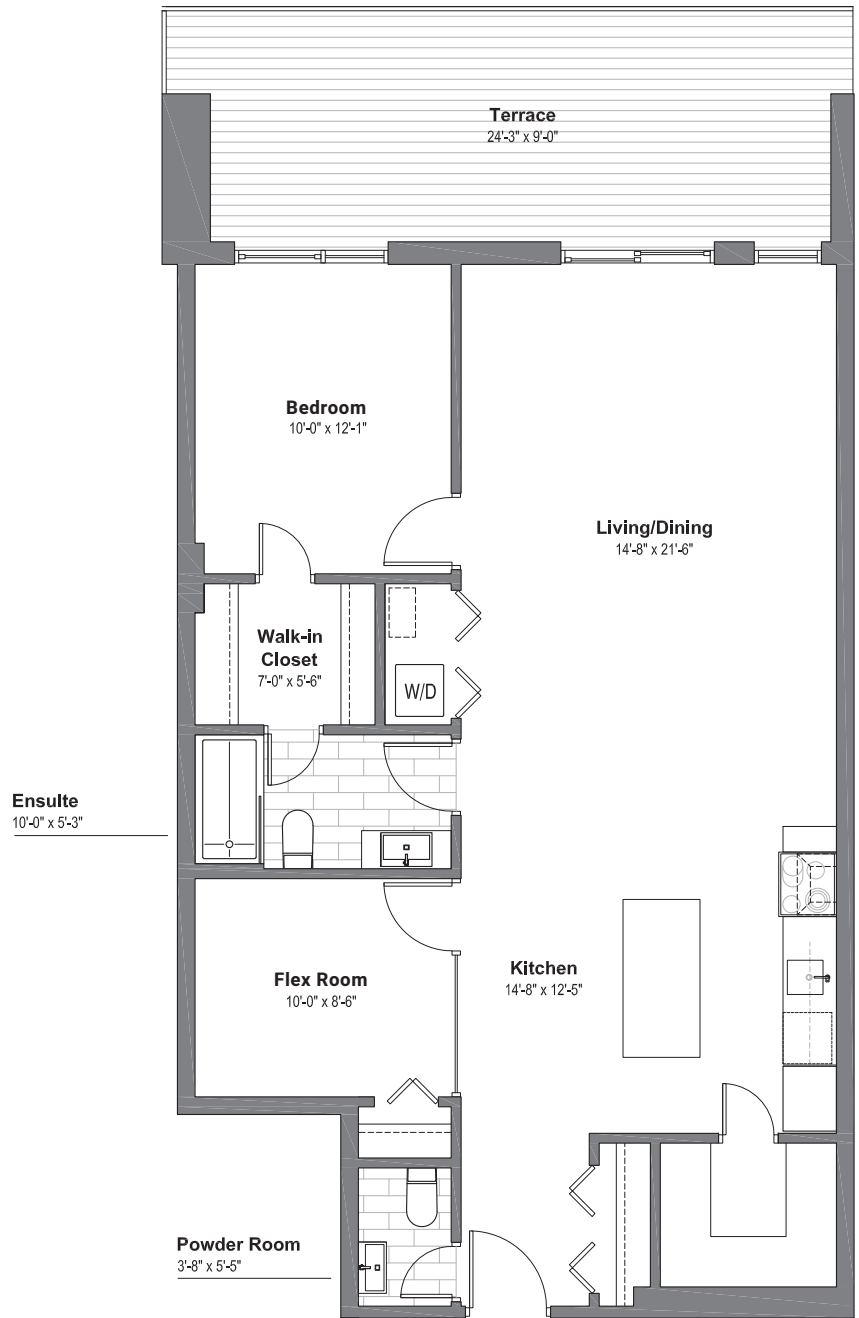

WELLINGTON WEST  
LOFTS

## Suite 603

**1 Bedroom + Flex Room**  
**1.5 Bathroom**

1031 sf Living Space  
243 sf Terrace Space

[wellingtonwestlofts.com](http://wellingtonwestlofts.com) | 613.233.4210

Dimensions, specifications, layouts (including tile patterns), window sizes, mullions and materials are approximate only, may vary and are subject to change. Floor area measured in accordance with Tarion bulletin #2. Actual living areas will vary from area stated. E. & O.E. Furniture shown for demonstrative purposes only & is not included in purchase price.