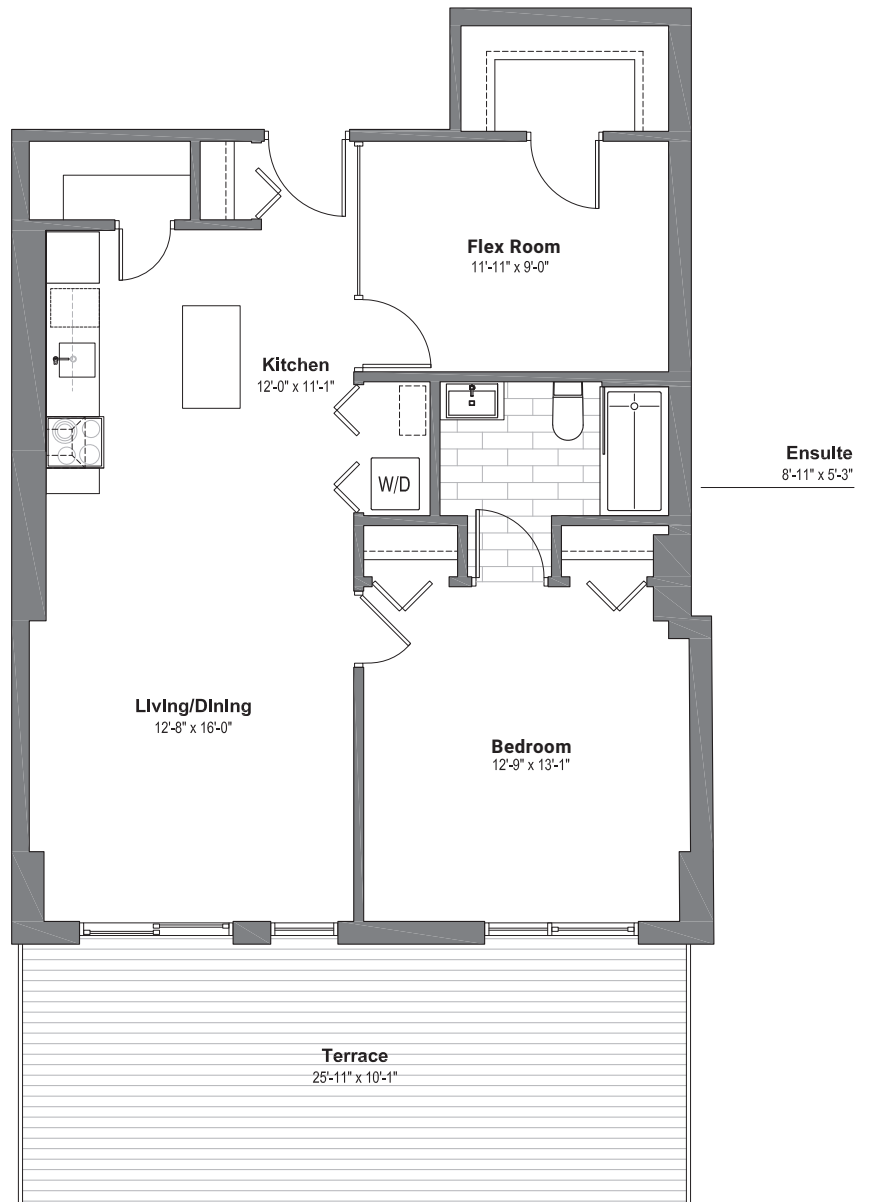

WELLINGTON WEST
LOFTS

Suite 605

1 Bedroom + Flex Room
1 Bathroom

893 sf Living Space

301 sf Terrace Space

wellingtonwestlofts.com | 613.233.4210

Dimensions, specifications, layouts (including tile patterns), window sizes, mullions and materials are approximate only, may vary and are subject to change. Floor area measured in accordance with Taron bulletin #2. Actual living areas will vary from area stated. E.& O.E. Furniture shown for demonstrative purposes only & is not included in purchase price.