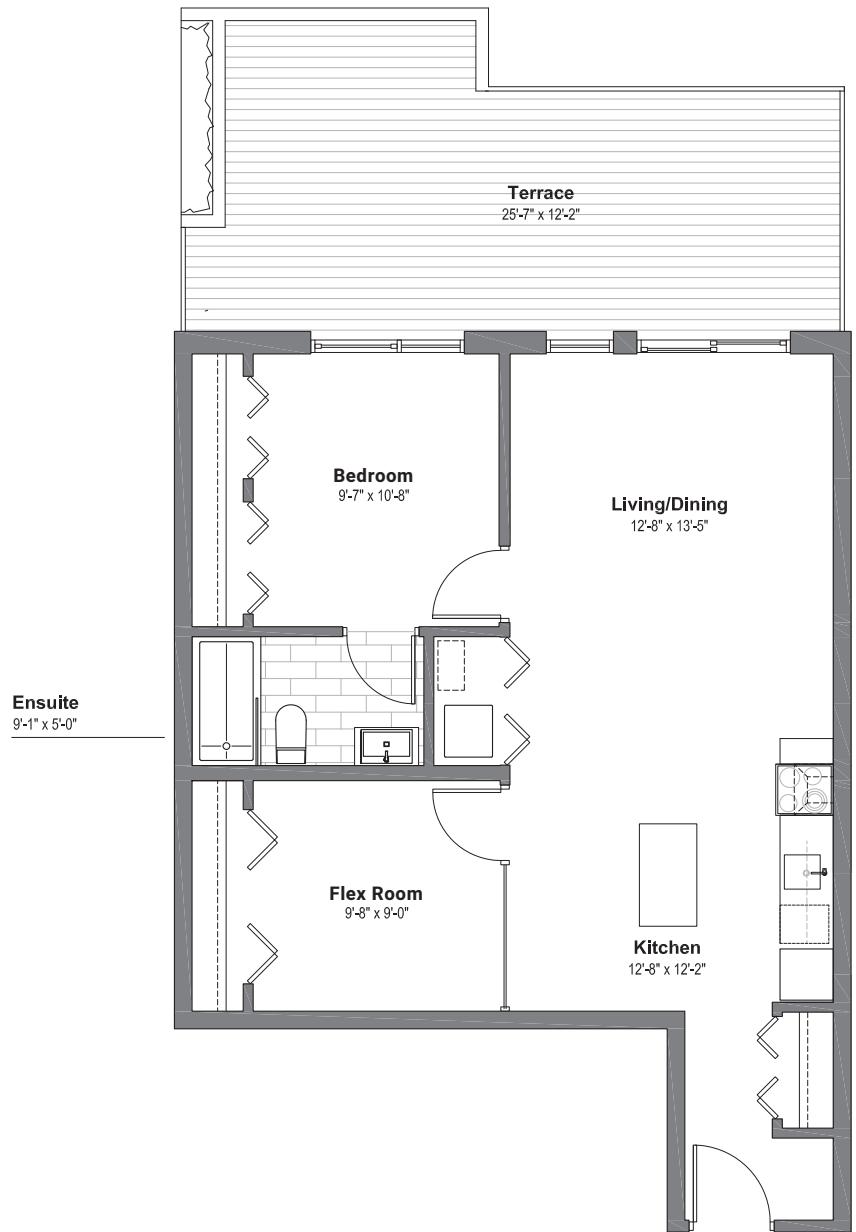

WELLINGTON WEST
LOFTS

Suite 702

1 Bedroom + Flex Room
1 Bathroom

755 sf Living Space
282 sf Terrace Space

wellingtonwestlofts.com | 613.233.4210

Dimensions, specifications, layouts (including tile patterns), window sizes, mullions and materials are approximate only, may vary and are subject to change. Floor area measured in accordance with Taron bulletin #2. Actual living areas will vary from area stated. E.& O.E. Furniture shown for demonstrative purposes only & is not included in purchase price.