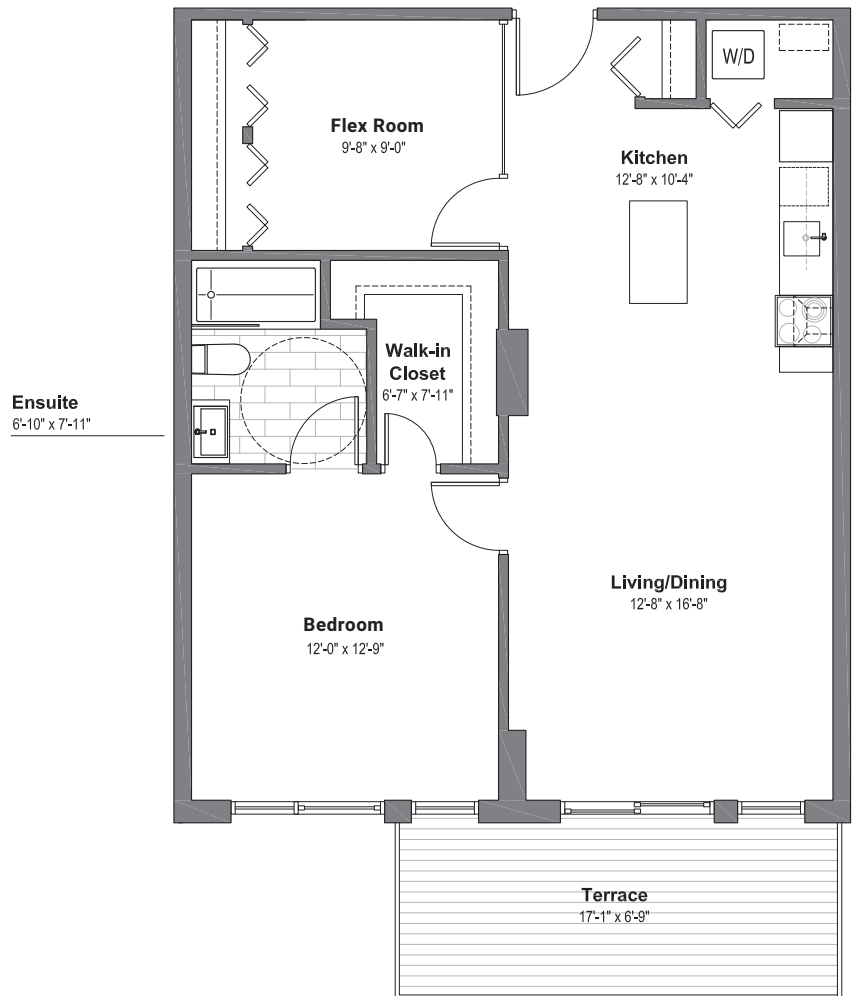

WELLINGTON WEST
LOFTS

Suite 705

1 Bedroom + Flex Room
1 Bathroom

819 sf Living Space
120 sf Terrace Space

wellingtonwestlofts.com | 613.233.4210

Dimensions, specifications, layouts (including tile patterns), window sizes, mullions and materials are approximate only, may vary and are subject to change. Floor area measured in accordance with Taron bulletin #2. Actual living areas will vary from area stated. E.& O.E. Furniture shown for demonstrative purposes only & is not included in purchase price.