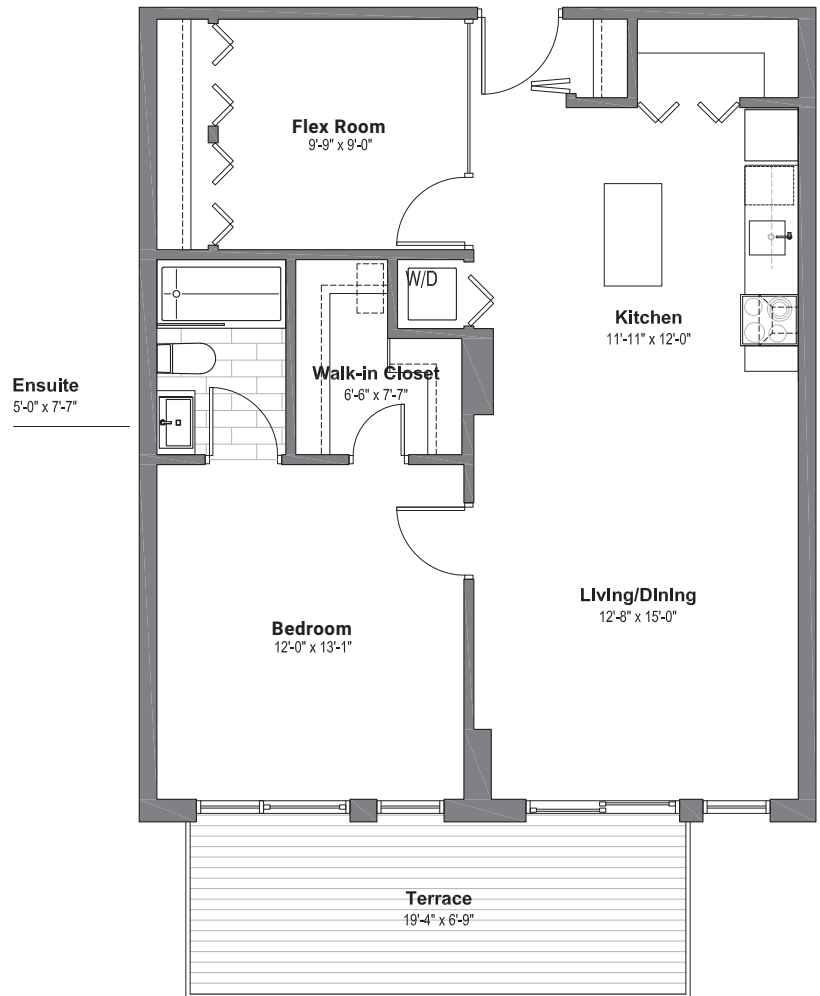

WELLINGTON WEST
LOFTS

Suite 804

1 Bedroom + Flex Room
1 Bathroom

819 sf Living Space

136 sf Terrace Space

wellingtonwestlofts.com | 613.233.4210

Dimensions, specifications, layouts (including tile patterns), window sizes, mullions and materials are approximate only, may vary and are subject to change. Floor area measured in accordance with Taron bulletin #2. Actual living areas will vary from area stated. E.& O.E. Furniture shown for demonstrative purposes only & is not included in purchase price.